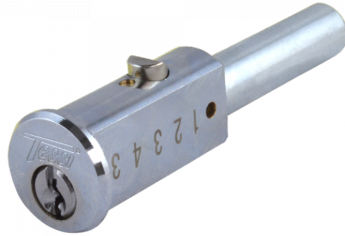

Tessi TCP6461 Round Cylinder Bullet Lock

Description

The Tessi TCP6461 round faced bullet lock suits the most popular style of roller shutters. The lock housings are usually welded to either side of the frame and the tail of the bullet lock is inserted into a hole in the roller door preventing it from being opened.

Supplied With 2 Keys

Cylinder Key

Keyed Alike

Call For Key Cutting Services

Features

- Keyed alike suite may vary
- Housing not included with single bullet lock
- Available keyed alike
- Round faced bullet lock

Product Table

L10055

90mm NP KA

L30463

90mm NP KA Complete Pair