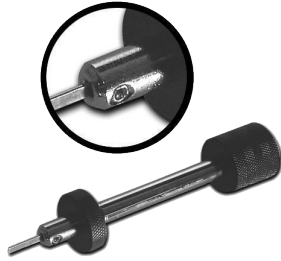

SOUBER TOOLS PS2 Plug Spinner

Description

Use the Plug spinner to rotate the plug super fast in the right direction without relocking. Simply pre-set the nose, insert the blade and press the button.

Features

- Supplied complete with operating instructions

Product Table

L3260

PS2