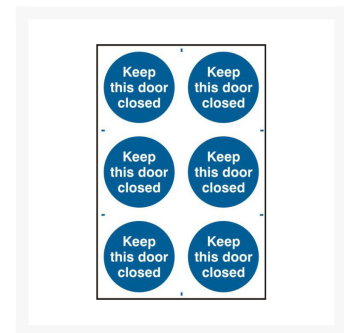

ASEC `Keep This Door Closed` 200mm x 300mm PVC Self Adhesive Sign

Description

Mandatory fire door sign which includes a blue circle containing a white image denoting that a specific course of action must be taken. 6 signs per sheet.

Features

- Self adhesive semi-rigid PVC

Product Table

	<p>AS4653</p> <p>6 Per Sheet</p>
---	---