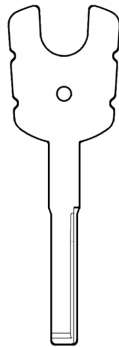

# SILCA HU148T Remote Blade To Suit HUF & Mercedes

## Description

---

Silca HU148T remote blade to suit various HUF and Mercedes models.

7 Pin Mechanism

Laser Key

## Features

---

- 7 pin blank
- Material: Steel
- Blade width (H): 5.500mm (0.217in)
- Blade length (G): 42.400mm (1.669in)
- Bit thickness (F): 3.000mm (0.118in)