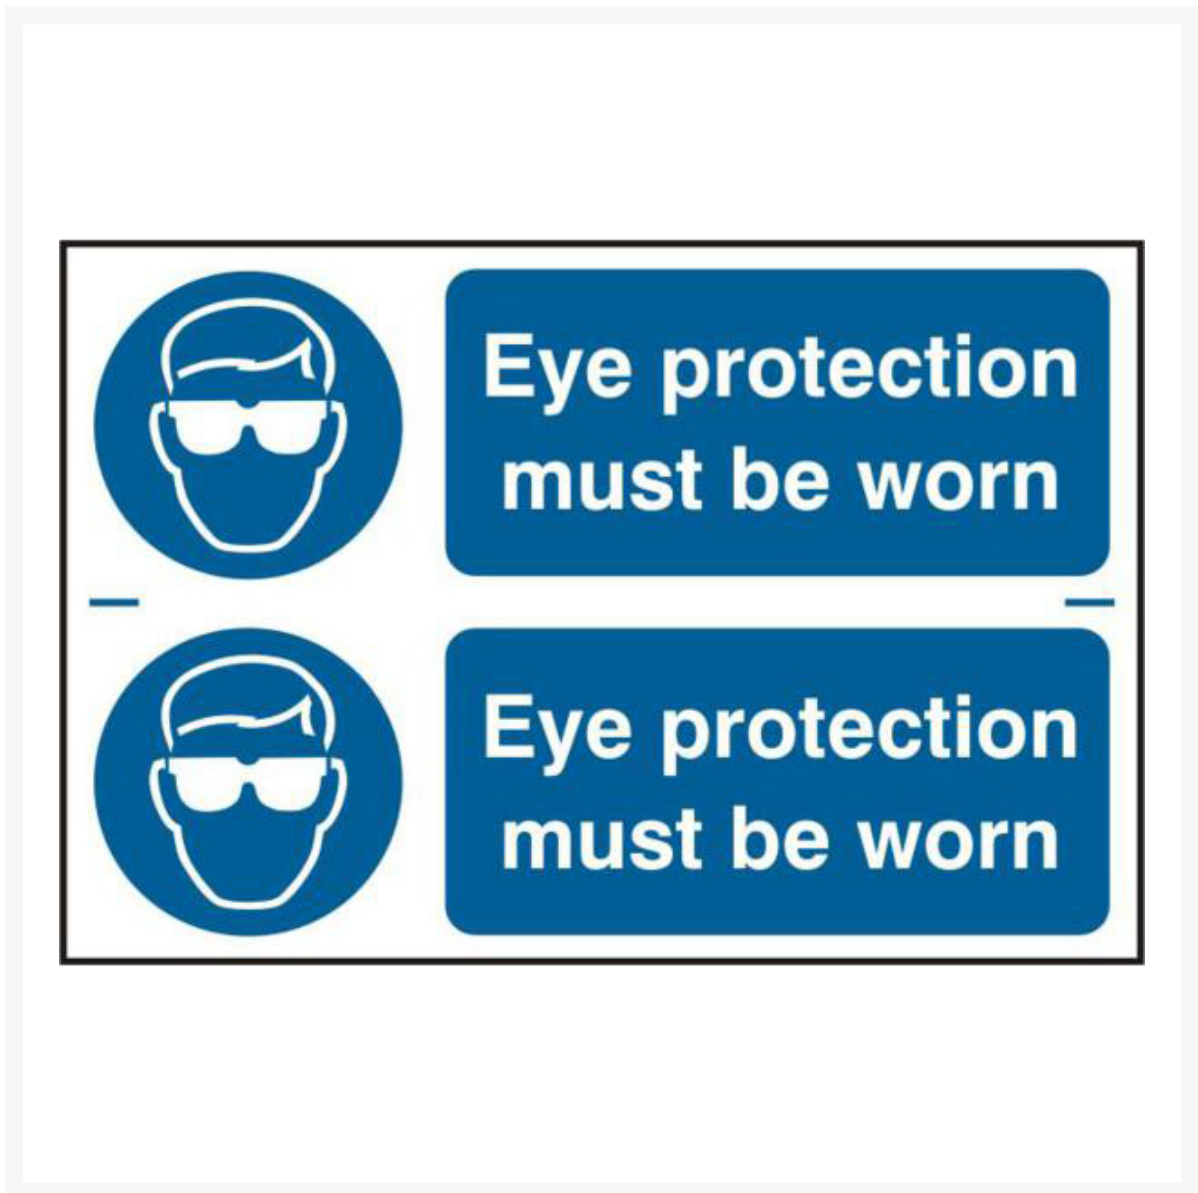

ASEC ` Eye Protection Must Be Worn ` 300mm x 100mm PVC Self Adhesive Sign

Description

Mandatory blue and white sign, highlighting the need for personal protective equipment. 2 signs per sheet.

Features

- Self adhesive semi-rigid PVC