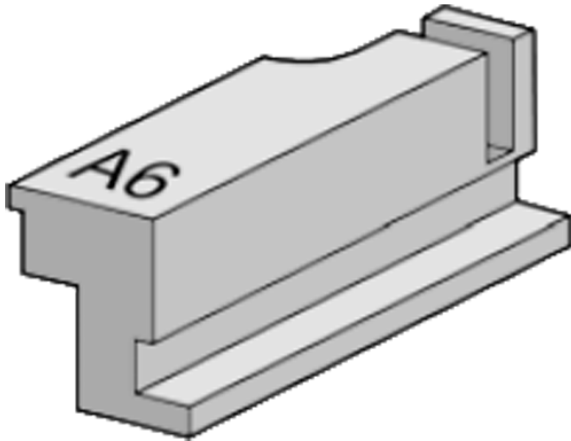

## SILCA D917971ZR Triax A6 Adaptor

### Description

---

Silca D917971ZR A6 adapter for Triax-e-Code and Triax Quattro machines to cut Mercedes keys.

Dimple Key

### Features

---

- Usually used with W101 cutter and U103 tracer
- Designed to cut Mercedes HU41, HU55 & HU64
- Code Adaptor A6 for Triax-E-Code and Triax Quattro Machines
- High quality Silca product