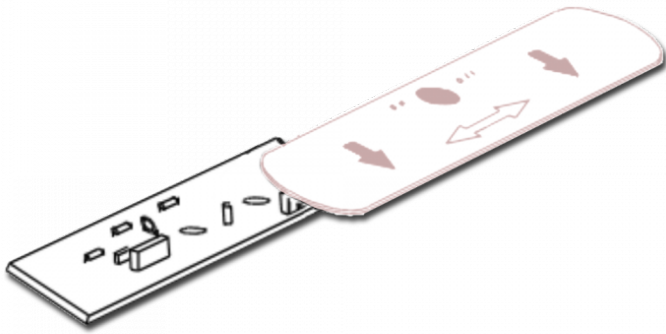

# SILCA D910775ZR LED Circuit Board To Suit Matrix Key Machine

## Description

---

A genuine Silca LED circuit board to suit the Matrix key machine.

## Features

---

- To suit Silca Matrix key machine
- Genuine Silca spare part
- Circuit board only