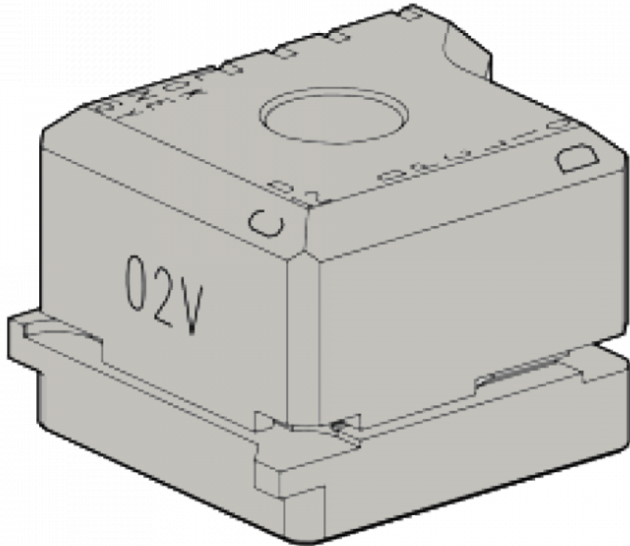

# SILCA D743271ZB Futura 02V Clamp To Suit Assa

## Description

---

The Silca D743276ZB 02V is a special Clamp Adaptor to be used with the Futura electronic key cutting machine and is suitable for Assa long keys D-12, DP & CLIQ.

Cylinder Key

## Features

---

- Suitable for Assa long keys
- To be used with the Silca Futura Electronic Key Cutting Machine

## Product Table

---

**L24061**

D743271ZB - 02V Clamp