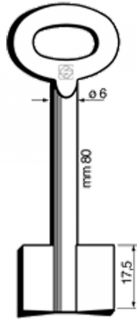

SILCA 8980 Double Bitted Female Pipe Safe Blank

Description

A Silca double bitted female pipe safe blank.

Double Bitted Key

Features

- Material: Iron
- Bit To Bow Length - 42.5mm
- Bit Size - 17.3mm
- 9 Gauge Key Blank

Product Table

L23926

8980 Double Bitted