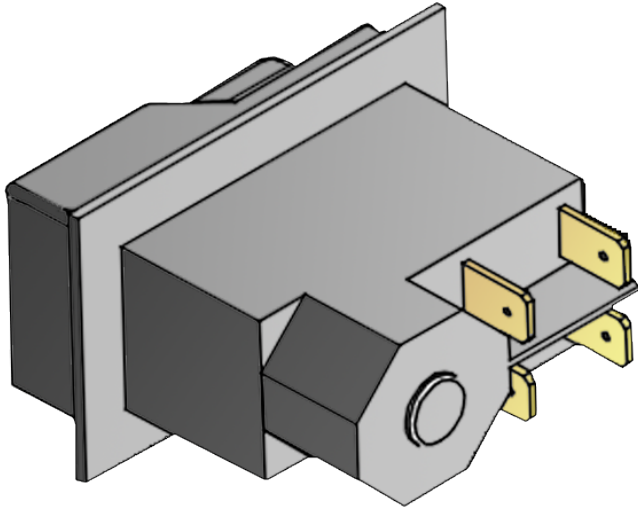

SILCA D935740ZR Duo Main Power Switch

Description

The D935740ZR is a genuine Silca electro mechanic main power switch to suit the Duo & Duo Plus manual key cutting machines.

Features

- To suit the Silca Duo & Silca Duo Plus manual key machines
- 230V electromagnetic switch
- Genuine Silca part

Product Table

L23659

D935740ZR