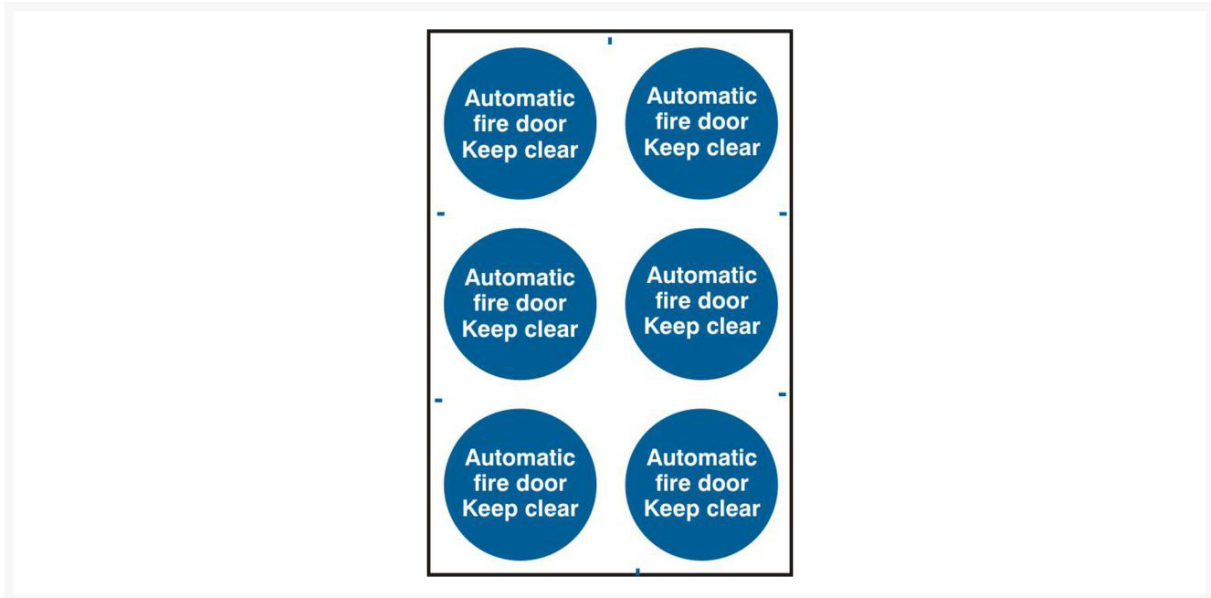

## ASEC Automatic Fire Door Keep Clear 200mm x 300mm PVC Self Adhesive Sign

### Description

---

Mandatory access sign which includes a blue circle containing a white image denoting that a specific course of action must be taken. 6 signs per sheet.

### Features

---

- Self adhesive semi-rigid PVC