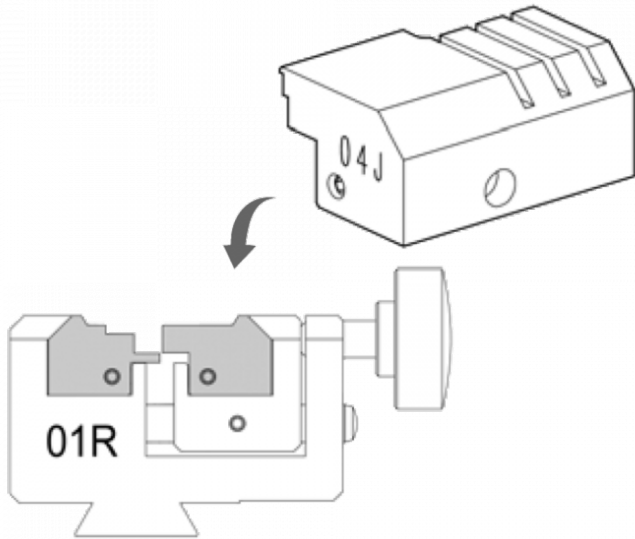

SILCA D743256ZB 04J Jaw To Suit BMW Laser Keys

Description

The Silca D743256ZB 04J is a special Jaw Adaptor to be used with the Futura Electronic Key Cutting Machine and is suitable for BMW Laser keys.

Laser Key

Features

- Suitable for BMW Laser keys
- To be used with the Silca Futura Electronic Key Cutting Machine

Product Table

L23495
04J Jaw