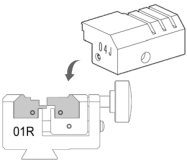

SILCA D743256ZB 04J Jaw To Suit BMW Laser Keys

Description

The Silca D743256ZB 04J is a special Jaw Adaptor to be used with the Futura Electronic Key Cutting Machine and is suitable for BMW Laser keys.

Laser Key

Features

- Suitable for BMW Laser keys
- To be used with the Silca Futura Electronic Key Cutting Machine

Product Table

L23495
04J Jaw