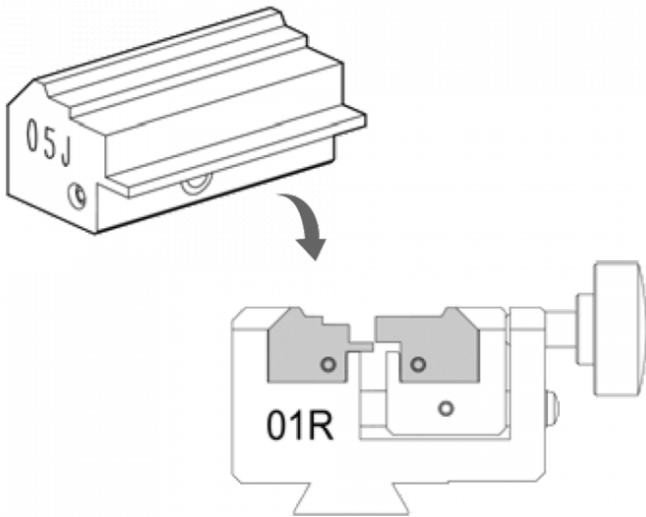

SILCA D743261ZB 05J Jaw To Suit Securemme Cylinder Keys

Description

The Silca D743261ZB 05J is a special Jaw Adaptor to be used with the Futura Electronic Key Cutting Machine and is suitable for Securemme Cylinder keys.

Cylinder Key

Features

- Suitable for Securemme Cylinder keys
- To be used with the Silca Futura Electronic Key Cutting Machine

Product Table

L23496

05J Jaw