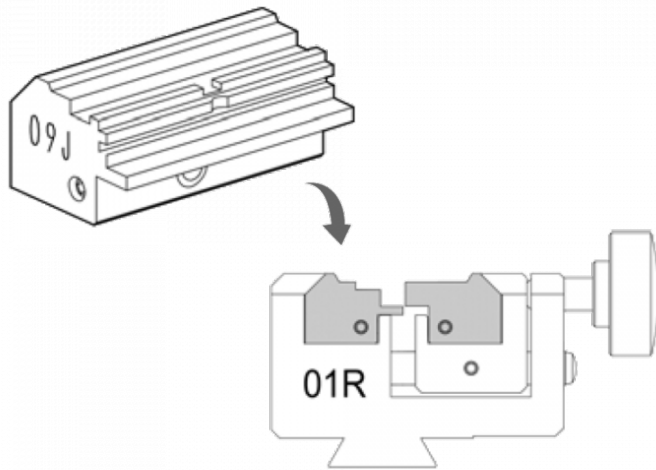

## SILCA D743269ZB 09J Jaw To Suit DOM & Corbin Cylinder Keys

### Description

---

The Silca D743269ZB 09J is a special Jaw Adaptor to be used with the Futura Electronic Key Cutting Machine and is suitable for Dom & Corbin Cylinder keys.

Cylinder Key

### Features

---

- Suitable for Dom & Corbin Cylinder keys
- To be used with the Silca Futura Electronic Key Cutting Machine