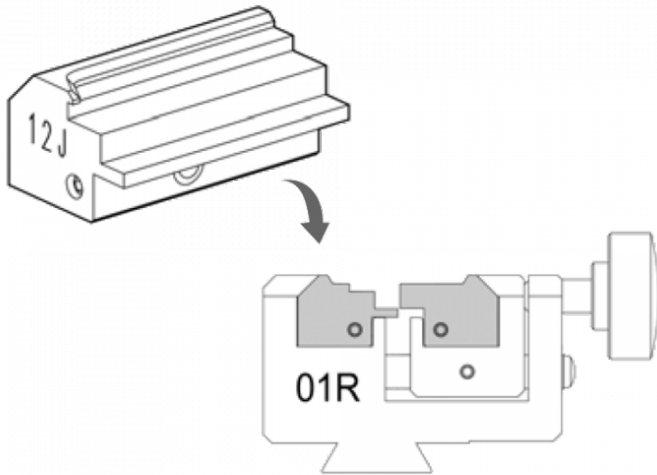

SILCA D743340ZB 12J Jaw To Suit STS Cylinder Keys

Description

The Silca D743340ZB 12J is a special Jaw Adaptor to be used with the Futura Electronic Key Cutting Machine and is suitable for STS Cylinder keys.

Cylinder Key

Features

- Suitable for STS Cylinder keys
- To be used with the Silca Futura Electronic Key Cutting Machine

Product Table

L23503

12J Jaw