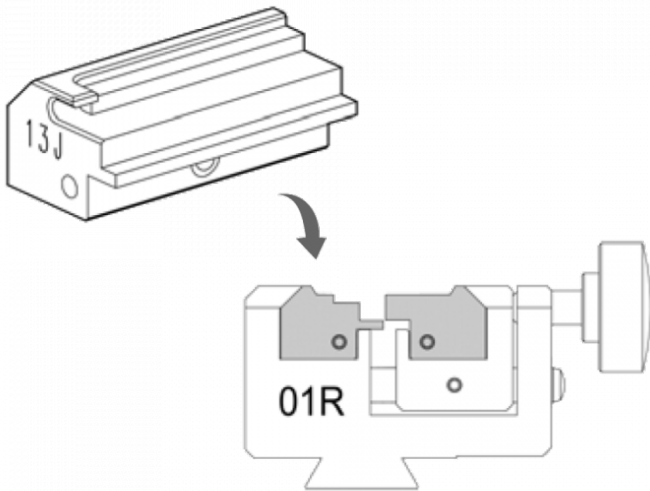

SILCA D743341ZB 13J Jaw To Suit Securemme Cylinder Keys

Description

The Silca D743341ZB 13J is a special Jaw Adaptor to be used with the Futura Electronic Key Cutting Machine and is suitable for Securemme Cylinder keys.

Cylinder Key

Features

- Suitable for Securemme Cylinder keys
- To be used with the Silca Futura Electronic Key Cutting Machine

Product Table

L23504

13J Jaw