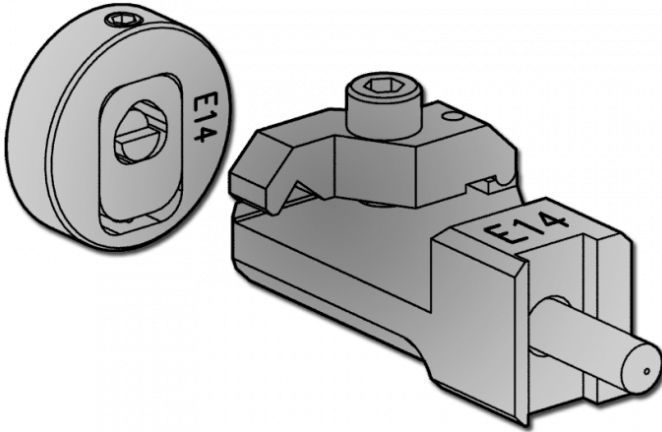

SILCA E14 Abloy Adaptor To Suit Idea Key Machine

Description

The Silca E14 Adaptor allows Abloy AY1 & AY2 keys to be cut on the Idea key machine.

Features

- Allows Abloy keys to be cut
- To suit the Idea key machine

Product Table

L22872

D730698ZB