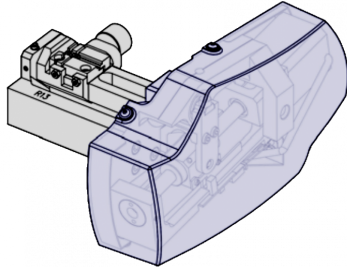

SILCA D737406ZB Triax Quattro R13 Automatic Tilting Jaw To Suit Kaba, Keso, Magnum & Vachette

Description

This automatically rotating jaw makes cutting dormakaba (formerly known as Kaba), Keso, Magnum & Vachette keys simple and accurate every time.

Dimple Key

Features

- Plastic cover protects from swarf ingress
- Simple to install
- Cuts Kaba, Keso, Magnum & Vachette keys
- Jaw automatically tilts

Product Table

L22648

D737406ZB