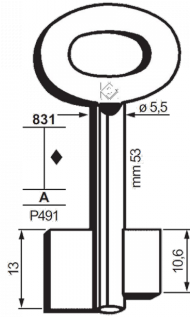

# SILCA 8953 Double Bitted Safe Blank To Suit CAWI

## Description

A Silca double bitted safe blank to suit CAWI, also suits Wittkopp, Sella & Valz.

Double Bitted Key

## Features

- Bit To Bow Length - 22mm
- Stem diameter (B): 5.500mm (0.217in)
- Material: Iron
- Key length (A): 53.000mm (2.087in)
- Bit Size - 20mm x 10.6mm
- 10 Gauge Key Blank

## Product Table

**L22417**

53mm