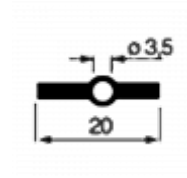

# SILCA 8953 Double Bitted Safe Blank To Suit CAWI

## Features

- Bit To Bow Length - 22mm
- Stem diameter (B): 5.500mm (0.217in)
- Material: Iron
- Key length (A): 53.000mm (2.087in)
- Bit Size - 20mm x 10.6mm
- 10 Gauge Key Blank

## Product Table

**L22417**

53mm