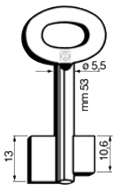

# SILCA 8953 Double Bitted Safe Blank To Suit CAWI

## Description

A Silca double bitted safe blank to suit CAWI, also suits Wittkopp, Sella & Valz.

Double Bitted Key

## Features

- Bit To Bow Length - 22mm
- Stem diameter (B): 5.500mm (0.217in)
- Material: Iron
- Key length (A): 53.000mm (2.087in)
- Bit Size - 20mm x 10.6mm
- 10 Gauge Key Blank

## Product Table

**L22417**

53mm