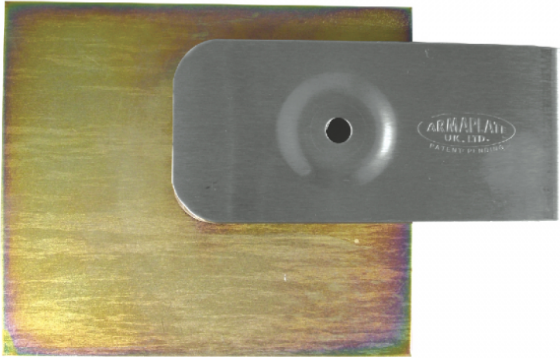

ARMAPLATE Renault Master Lock Protector

Description

This anti-theft device is designed to protect the vulnerable area around the door lock on specific vehicles.

Features

- Sold Secure Gold award
- Simple to fit
- No visible fixings
- Tough stainless steel

Product Table

L12743

Nearside Front