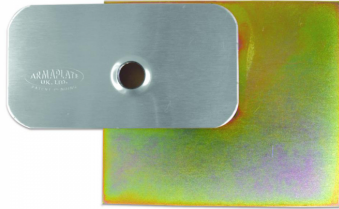

ARMAPLATE Nissan Interstar Lock Protector

Description

Genuine lockshield plate from Armaplate to suit Nissan Interstar.

Features

- Sold Secure Gold award
- Simple to fit
- No visible fixings
- Tough stainless steel

Product Table

L12744
Nearside Load

L12742
Offside Front