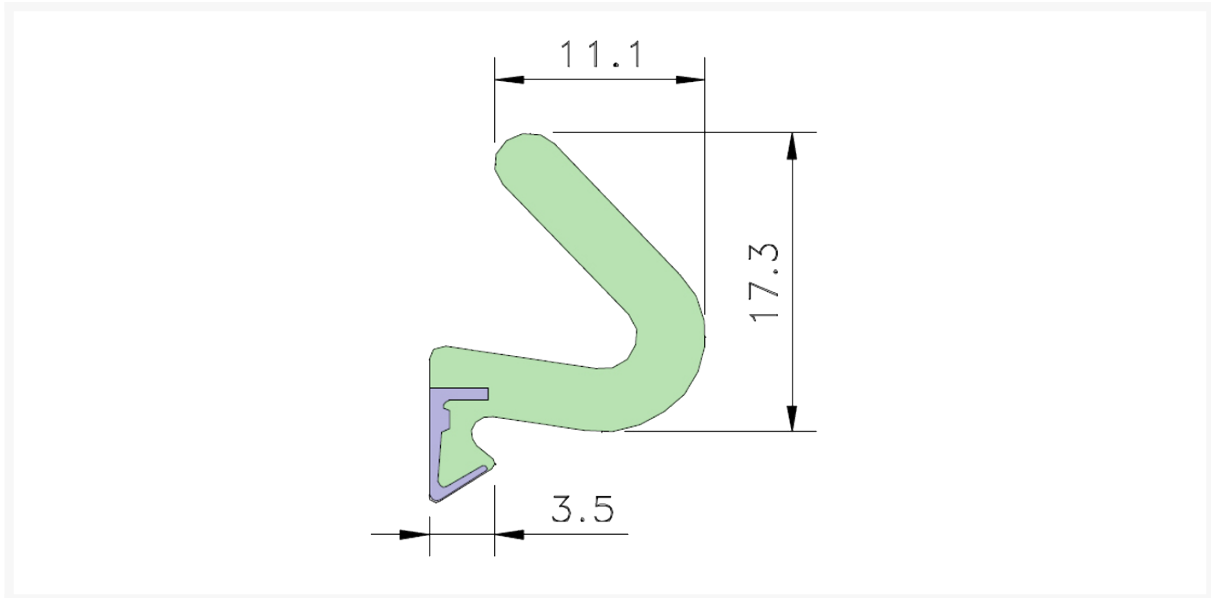

AQUAMAC 89 Draught Strip Seal

Description

Replacement weatherproof seals for UPVC and composite doors.

Weather Resistant

Features

- Replaces damaged door seals
- Cut to length in 2.1m Increments

Product Table

L30163

89B Brown (5mm - 13mm)

L18680

89W White (5mm - 13mm)