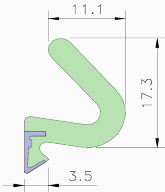

AQUAMAC 89 Draught Strip Seal

Description

Replacement weatherproof seals for UPVC and composite doors.

Weather Resistant

Features

- Replaces damaged door seals
- Cut to length in 2.1m Increments

Product Table

L30163

89B Brown (5mm - 13mm)

L18680

89W White (5mm - 13mm)