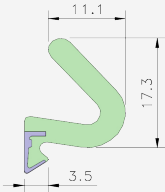

AQUAMAC 89 Draught Strip Seal

Description

Replacement weatherproof seals for UPVC and composite doors.

Weather Resistant

Features

- Replaces damaged door seals
- Cut to length in 2.1m Increments

Product Table

L30163

89B Brown (5mm - 13mm)

L18680

89W White (5mm - 13mm)