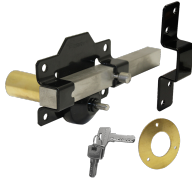

Description

The 1126 from A.Perry is a single locking long throw bolt lock designed to secure gates. Available in a choice of barrel lengths to suit different door thicknesses - 50mm or 70mm, this premium bolt lock has a grade A4/316 stainless steel bolt. This model locks with a key from one side only and you can manually operate the bolt from the other side by depressing the plunger and manually sliding the bolt, it comes supplied complete with 5 keys and all required fixings.

Supplied With 5 Keys

6 Pin Mechanism

Reversible Handing

Weather Resistant

Features

- Choice of barrel length - 50mm or 70mm to suit different thickness doors
- Supplied complete with keys and fixings
- Easy to install & adjust
- Key lockable from one side and manual operation on the other
- High security 6 pin lock
- Marine grade stainless steel bolt with solid brass escutcheon plate

Product Table

L27456
50mm Single Locking

L27457
70mm Single Locking