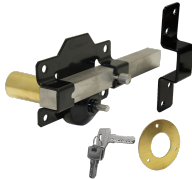

Description

The 1126 from A.Perry is a single locking long throw bolt lock designed to secure gates. Available in a choice of barrel lengths to suit different door thicknesses - 50mm or 70mm, this premium bolt lock has a grade A4/316 stainless steel bolt. This model locks with a key from one side only and you can manually operate the bolt from the other side by depressing the plunger and manually sliding the bolt, it comes supplied complete with 5 keys and all required fixings.

Supplied With 5 Keys

6 Pin Mechanism

Reversible Handing

Weather Resistant

Features

- Choice of barrel length - 50mm or 70mm to suit different thickness doors
- Supplied complete with keys and fixings
- Easy to install & adjust
- Key lockable from one side and manual operation on the other
- High security 6 pin lock
- Marine grade stainless steel bolt with solid brass escutcheon plate

Product Table

L27456
50mm Single Locking

L27457
70mm Single Locking