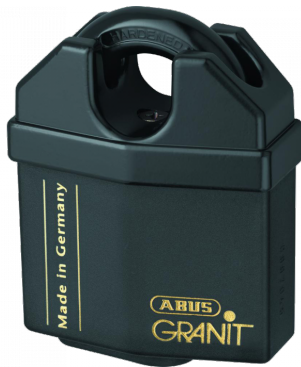

## ABUS 37 Series Granit `Plus` Mechanism Solid Steel Closed Shackle Padlock

### Description

---

ABUS 37 series Granit solid steel close shackle padlock with `ABUS Plus` disk anti-pick cylinder providing 250,000 possible key differs. This closed shackle padlock has a through hardened steel alloy body and 11mm removable shackle. Supplied complete with 2 keys and a code card.

### Features

---

- 250,000 key differs, each lock supplied with key code card
- ABUS 'Plus' disk cylinder, resists drill, pull & manipulation attacks
- 2 keys supplied, 1 with LED torch
- 11mm removable shackle : CEN grade 4 security
- Attack resistant through hardened steel alloy body & shackle
- Cataphoretic coating & rust-free components : Gives 40 years of corrosion protection