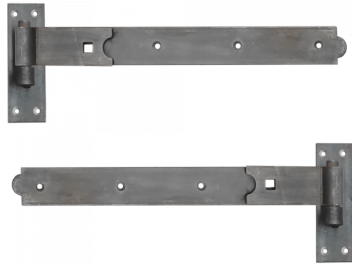

## A PERRY AS128 Band & Hook Hinge

### Description

---

A pair of straight hook and band hinges which allow the gate or door to be hung in front of the post or frame.

### Features

---

- Mild steel construction
- Various lengths available
- Sold in pairs

### Product Table

---

**1735**  
300mm (1 Pair)

**1747**  
450mm (1 Pair)

**1750**

600mm

**L1195**

900mm