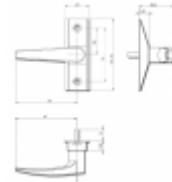

## ALPRO 456 Lever Handle

### Description

---

456 Lever handles are designed to be ergonomically friendly and practical. Coming complete with cam plug enables the lever handles to be used in conjunction with the 524510 deadlatch range of locks.

### Features

---

- Cam plug non-handed - reversible in the field
- Suit 44mm thick doors