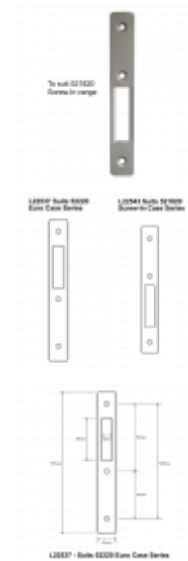

# ALPRO Hookbolt Faceplate Flat

To suit 52220  
Euro range

## Description

Flat faceplate to suit the Alpro hookbolt mortice lock range.

## Features

- L22543 suits the Alpro 521820 screw-in range
- 25mm wide
- L22537 suits the Alpro 52220 euro range