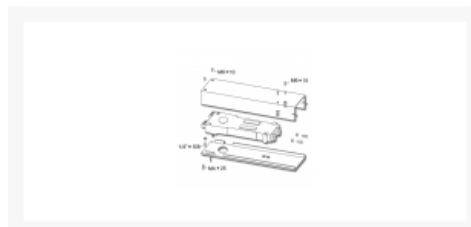

ALPRO PRO50 Dummy Transom Door Closer C/W Pivot & Arm

Description

The transom overhead door closer is designed to be concealed within the transom header bar of the door. It provides controlled closing of a single or double action aluminium door or doors.

3 Year Guarantee

Features

- Acts as bottom pivot
- Supplied Complete With Arm & Pivot
- For use in automatic opening applications
- Supplied complete with fixing pack

Product Table

L22571

End Load

L22566

Side Load