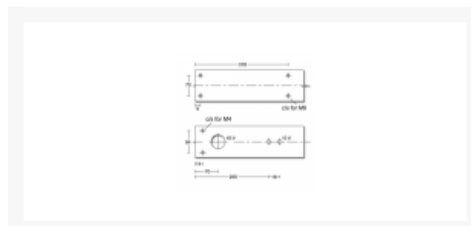

ALPRO PRO50 Dummy Transom Door Closer C/W Pivot & Arm

Description

The transom overhead door closer is designed to be concealed within the transom header bar of the door. It provides controlled closing of a single or double action aluminium door or doors.

3 Year Guarantee

Features

- Acts as bottom pivot
- Supplied Complete With Arm & Pivot
- For use in automatic opening applications
- Supplied complete with fixing pack

Product Table

L22571

End Load

L22566

Side Load