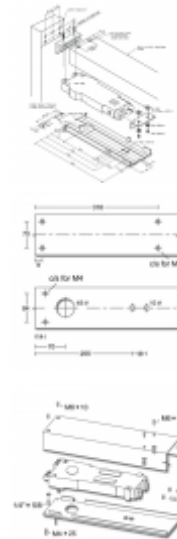

ALPRO PRO50 Variable Power Transom Door Closer C/W Pivot & Arm

Description

The transom overhead door closer is designed to be concealed within the transom header bar of the door. It provides controlled closing of a single or double action aluminium door or doors.

3 Year Guarantee

Features

- Supplied complete with fixing pack
- Dual closing speed to allow flexibility in closing
- Standard spindle length - 12mm
- Independently tested to 250,000 double action cycles to EN1154
- Supplied Complete With Arm & Pivot

Product Table

L22573

End Load - 90° Hold Open

L22570

End Load - No Hold Open

L22568

Side Load - 90° Hold Open

L22565

Side Load - No Hold Open