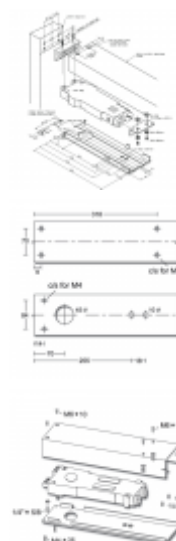

ALPRO PRO50 Medium Duty Transom Door Closer C/W Pivot & Arm

Description

The transom overhead door closer is designed to be concealed within the transom header bar of the door. It provides controlled closing of a single or double action aluminium door or doors.

3 Year Guarantee

Features

- Supplied complete with fixing pack
- Dual closing speed to allow flexibility in closing
- Standard spindle length - 12mm
- Independently tested to 250,000 double action cycles to EN1154
- Supplied Complete With Arm & Pivot

Product Table

L22572

End Load - 90° Hold Open

L22569

End Load - No Hold Open

L22567

Side Load - 90° Hold Open

L22564

Side Load - No Hold Open