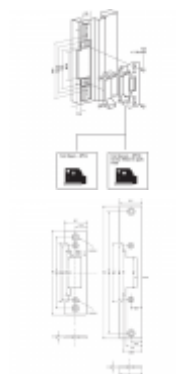

ALPRO EL900 Series 24V DC Mortice Release

Description

The EL900 Series ANSI electric door strike is a compact electric strike supplied with both long and short faceplates for use in metal and timber applications. Also included is a 25mm extension lip and a mounting kit.

Features

- Low current consumption
- Fail locked/Fail unlocked - site reversible
- 3 year guarantee

Product Table

L18071

F/U Long & Short Faceplates