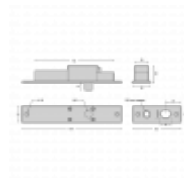

## ALPRO EB501 12V DC Mini Solenoid Bolt

### Description

---

The Alpro EB501 electric mini bolt allows for remote access and exit control of most timber and metal doors. Suitable for sliding or swing, single and double action operations. It can be fitted in the frame or in the door and is also suitable for narrow profile joinery cabinets and showcases.