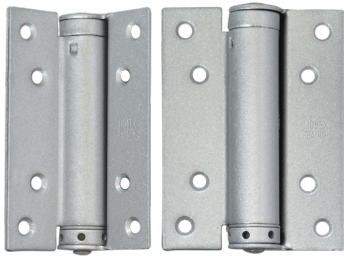

LIOBEX Single Helical Spring Hinge

Description

The single helical spring hinge is perfect for doors that only need to open one way. The sprung hinge helps the door return to the closed position.

Features

- Sprung hinge
- Choice of size
- Sold in pairs

Product Table

6892
102mm

6895
127mm

6898
152mm