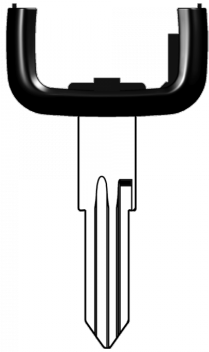

SILCA HU46AT12 Horseshoe Transponder Blank To Suit Vauxhall

Description

This Fixed HU46 Horseshoe Key is suitable for some Vauxhall Vehicles.

10 Pin Mechanism

After Market Product

Cylinder Key

Contains A
Transponder Chip

Features

- To Suit Vauxhall Vehicles
- Material: Brass
- 10 Pin Blank

Product Table

L14644
No Chip

L12627
With Chip