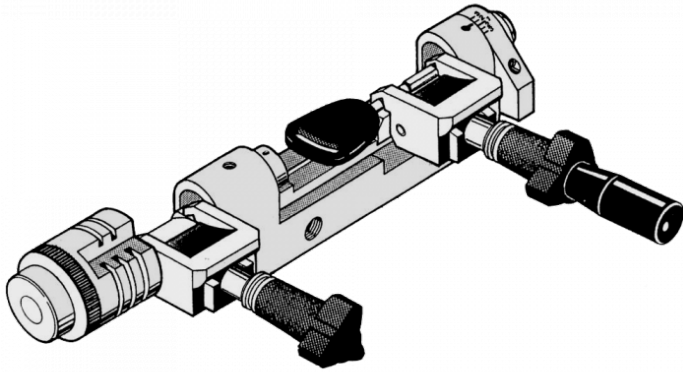

SILCA GT40 Ford Tibbe Carriage

Description

Special carriage for Ford Tibbe keys to suit Silca GT40 machine

Features

Product Table

8848
GT40 Carriage