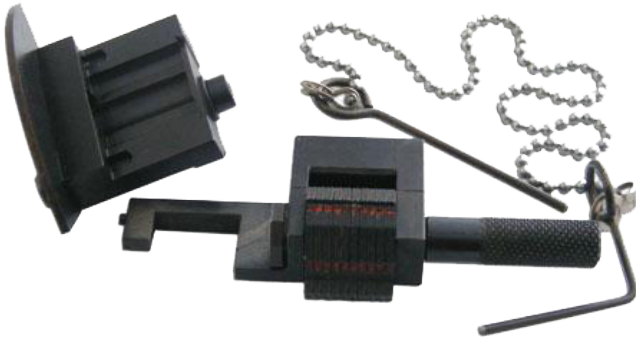

SILCA GT40 Code Set For Ford Scorpio

Description

Code adaptor for Ford Scorpio keys to suit Silca GT40 machine

Features

Product Table

10061
GT40 Code Set