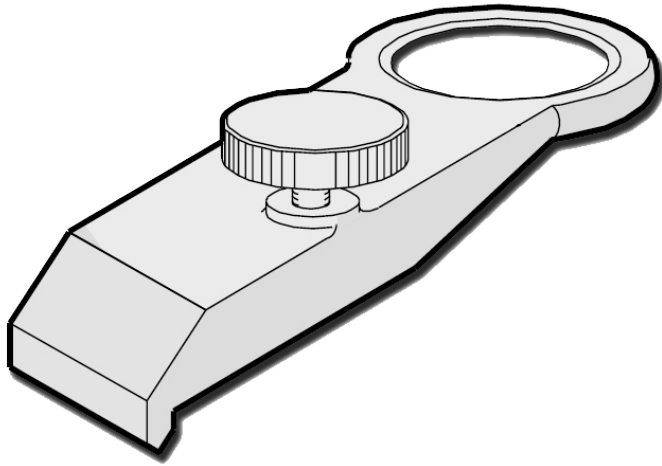

## SILCA D912589ZR Key Marker Jaw Clamp

### Description

---

Standard jaw clamp to suit Silca Key Marker

### Features

---

- High quality Silca product
- Jaw clamp for Silca key marker machine