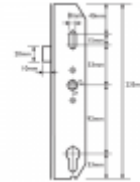

ASEC Mila Copy Latch Only Gearbox

Description

Asec single spindle lever operated latch only centre case to suit Mila. This euro profile lock case is available with 25mm, 28mm or 35mm backset.

BACK
25

BACK
28

BACK
35

CEN
92

25mm Backset 28mm Backset 35mm Backset

92mm
Centres

Features

- Single spindle
- Centre Gearbox Only
- Latch Only
- Euro profile lock case
- A - Lift lever to engage locking mechanisms and then one full turn of the cylinder to lock. One full turn of the key then push down on the lever to unlock