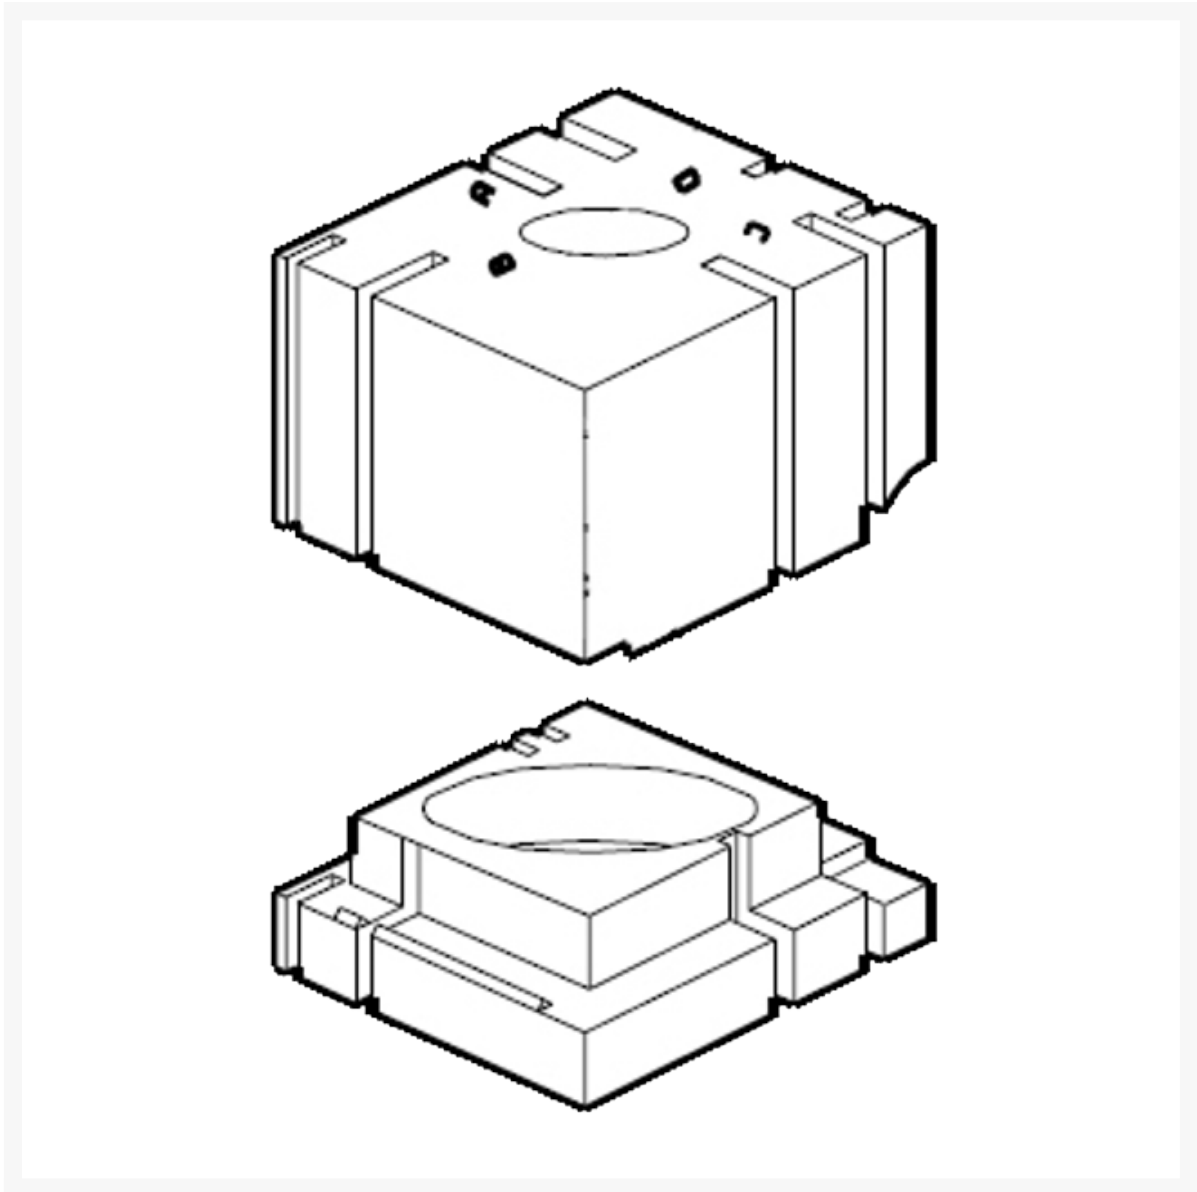

SILCA D901661ZR Bravo Master Jaw Set

Features

Product Table

	<p>L5590</p> <p>D901661ZR</p>
---	--------------------------------------