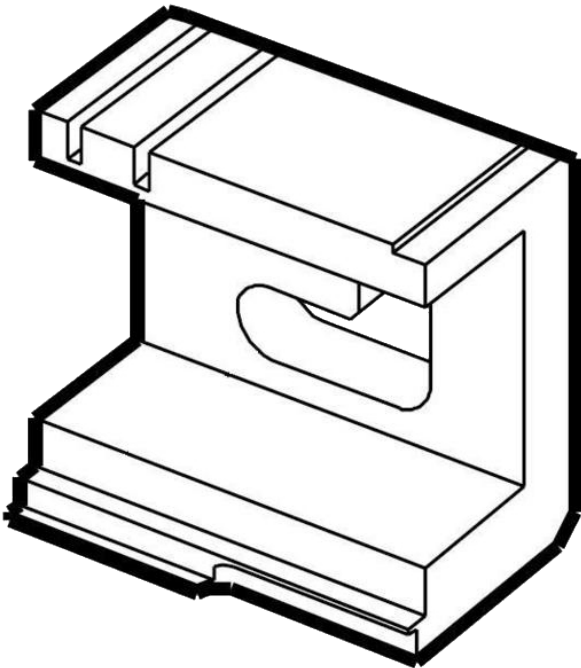

SILCA D900903ZR Club Right Hand Jaw Set

Description

A genuine Silca replacement right hand jaw set for the Club key cutting machine

Features

- High quality Silca product

Product Table

L7202
D900903ZR