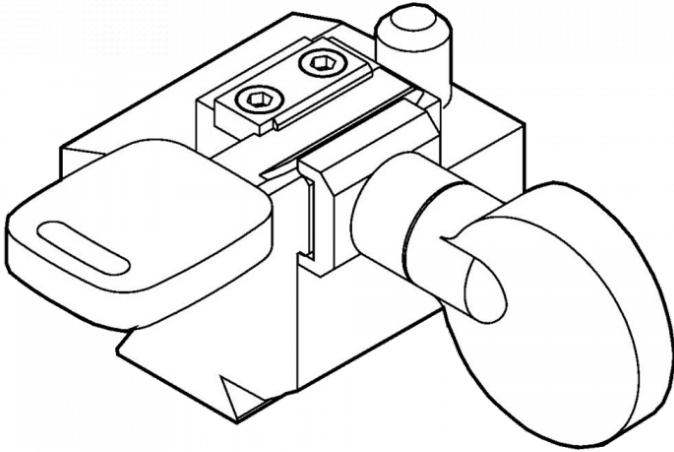

SILCA D720759ZB Triax-e-Code R5 Jaw

Description

Special clamp for HU66 keys to suit Silca Triax-e-code machine

Features

- High quality Silca product
- To suit Silca e-code machine
- R5 Jaw for HU66 keys

Product Table