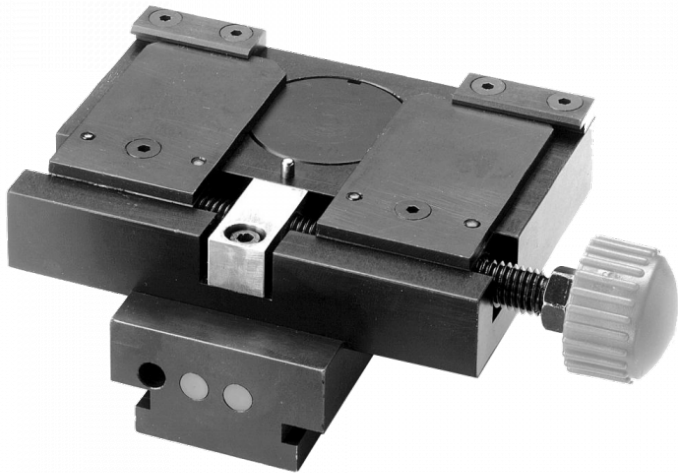

SILCA D714201ZB Key Marker C7 Clamp For Pet Tags

Description

Special clamp designed for marking tags on the Silca Key Marker machine

Features

- High quality Silca product
- To suit Silca key marker machine
- C7 - Pet tag clamp

Product Table

L9926

D714201ZB