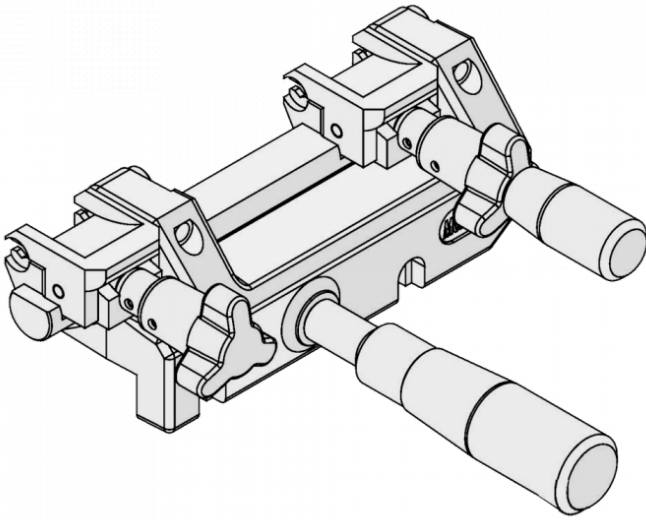

SILCA D713655ZB Delta FO Multi Copy Carriage

Description

Optional carriage for Delta FO machine

Features

- High quality Silca product
- To suit Silca Delta FO machine
- Multi copy carriage

Product Table

L8822
D713655ZB