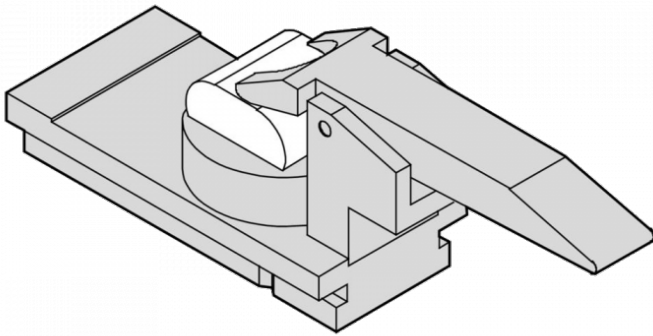

SILCA D713615ZB Key Marker C3/1 Clamp For Cylinders

Description

Special adaptor for Key Marker

Features

- High quality Silca product
- To suit Silca key marker machine
- Clamp for Norwegian standard cylinders

Product Table

L10041

D713615ZB