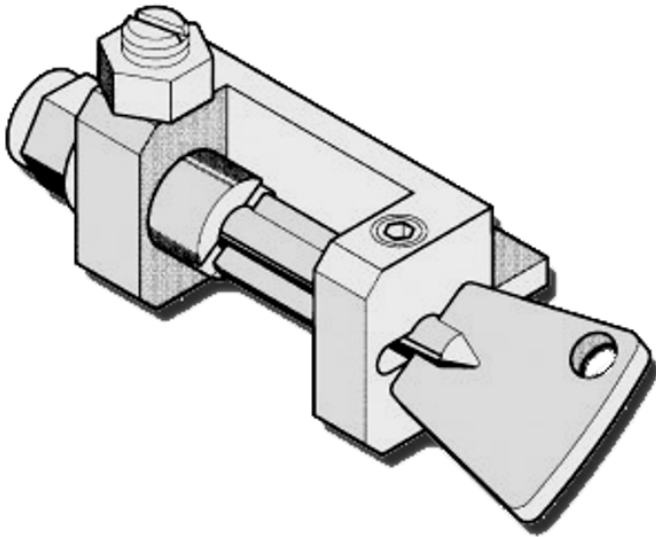

# SILCA D710378ZB Unocode Chubb AVA Adaptor

## Description

---

Adaptor for Chubb AVA keys to suit Silca Unocode machines