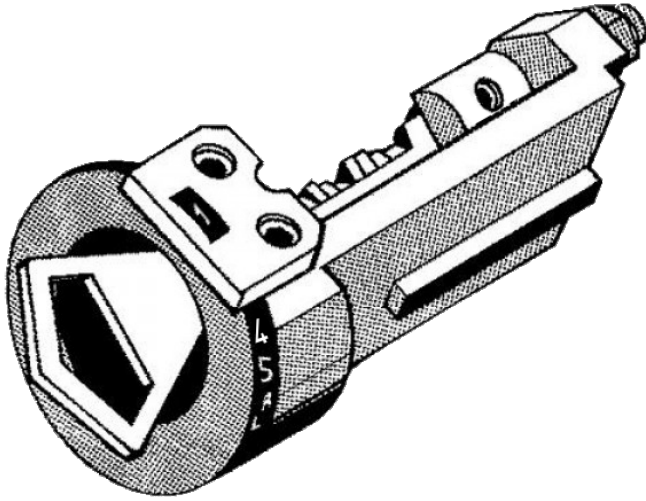

SILCA D708709ZB Unocode Abus Granite Adaptor

Description

Adaptor for Abus Granit keys to suit Silca Unocode machines

Features

Product Table

L18348

Granit Adaptor