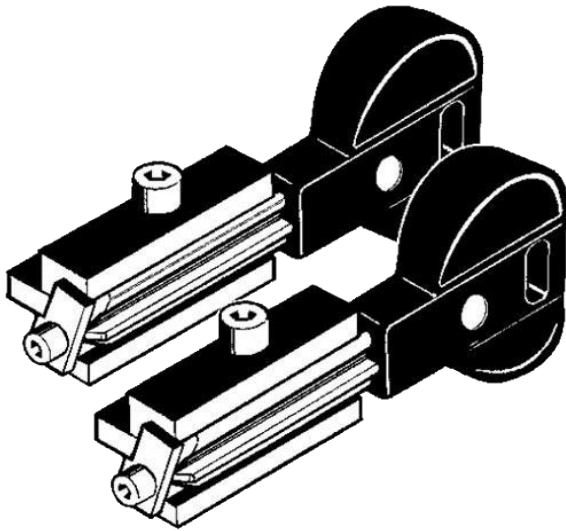

SILCA D707754ZB Rekord Simplex Adaptor

Description

Adaptor for Simplex keys to suit Silca Rekord machine

Features

Product Table

L2938

D707754ZB