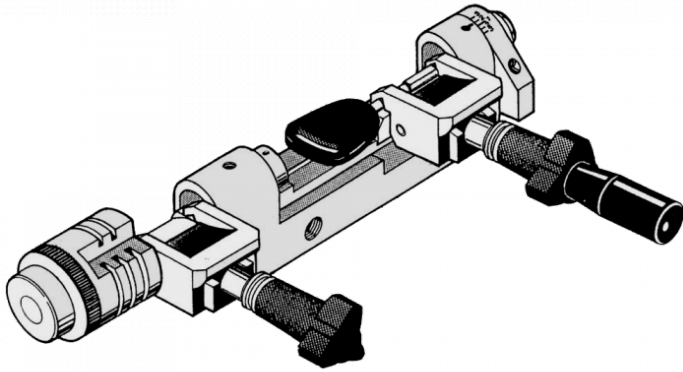

## SILCA D707260ZB GT40

### Description

---

Special carriage for Jaguar type keys to suit Silca GT40 machine