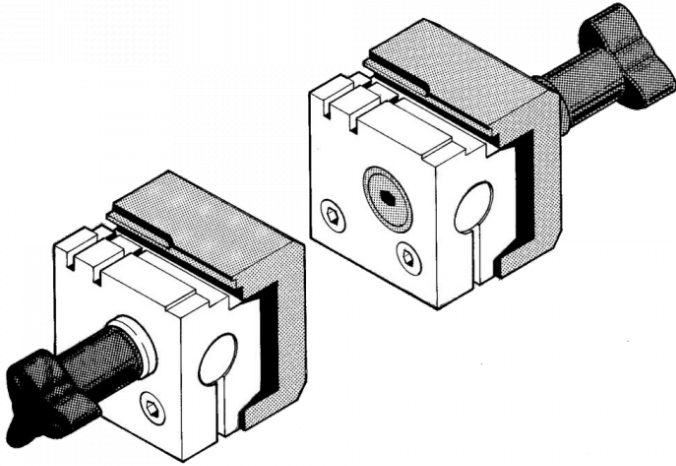

SILCA D705481ZB Club Jaw Set For HU41P Mercedes

Features

Product Table

L00056

D705481ZB