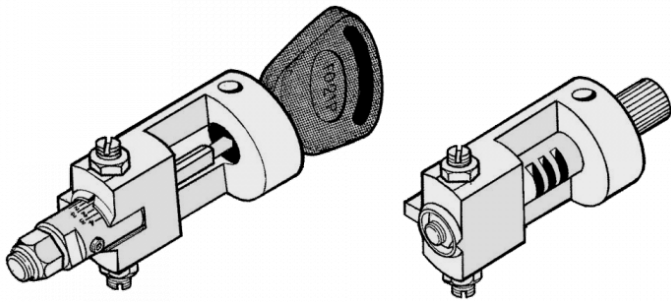

# SILCA D705144ZB Lancer Tibbe Adaptor

## Description

---

Adaptor for Ford Tibbe (FO21) keys to suit Lancer & Lancer Plus machines

## Features

---

- High quality Silca product
- To suit Silca Lancer and Lancer Plus machines
- Adaptor for Ford Tibbe keys